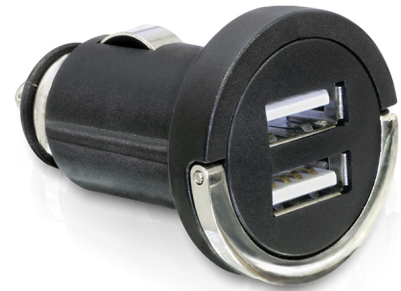

# Navilock Power supply DC > 2 x USB A

## Description

This USB charger by Navilock enables you to operate and charge up to two USB devices in your car or truck through the cigarette lighter. It supports a voltage supply of total 2100 mA for both USB ports together. Thus it provides the total 2100 mA when connecting only one USB device. Hence the voltage will be divided on both USB ports when connecting two USB devices. The small size of the adapter enables you to leave it plugged permanently inside the cigarette lighter and still close the cover of some cars.

## Specification

- 2 x USB type A female
- Input: DC 12 - 24 V
- Output: DC 5 V / 2100 mA
- Over current protection
- Operating temperature: -40 °C ~ 65 °C
- Storage temperature: -40 °C ~ 85 °C